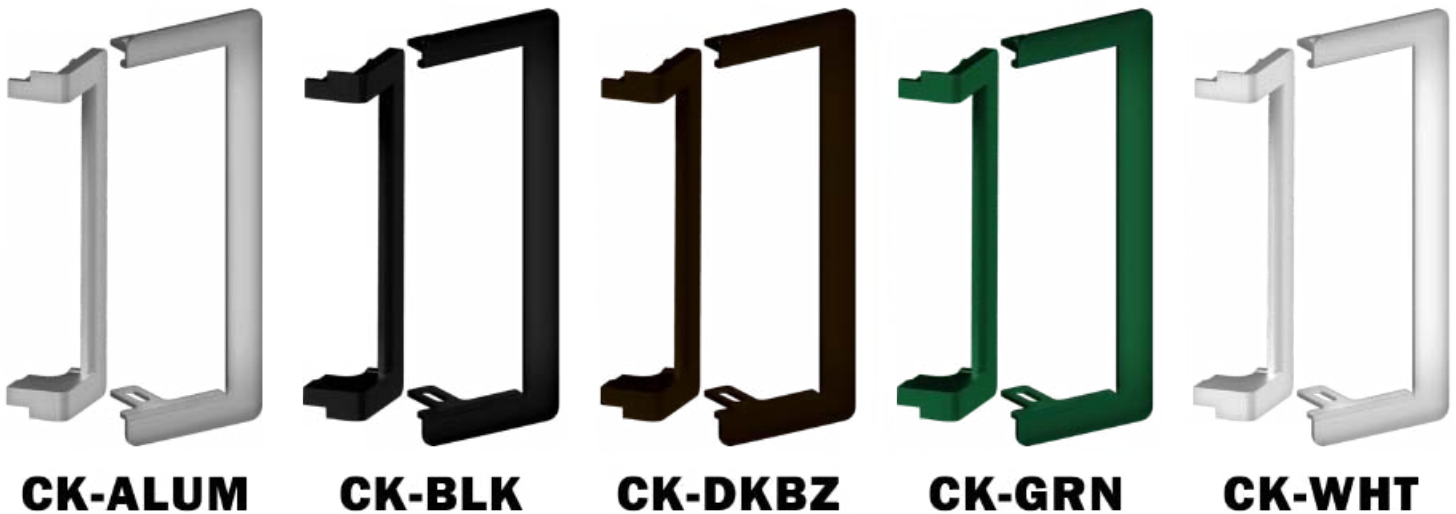

THE ONE BOX SOLUTION FOR CYLINDRICAL AND DEADLATCHES

4200 Series

FLEXIBLE FINISH

Henry Ford once said,
“you can have any color you want, so long as it’s black.”

And the competition agrees

CHANGE COLORS IN THE FIELD WITH OUR CK SYSTEM