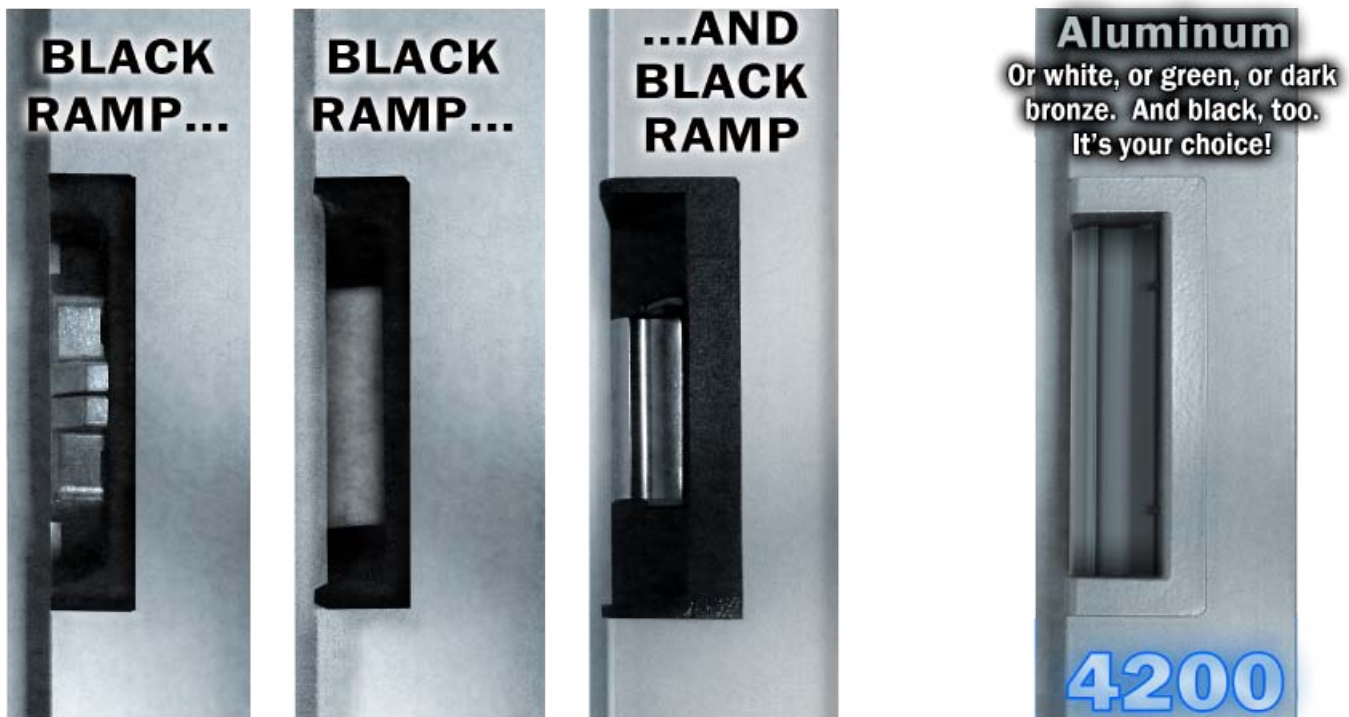

THE ONE BOX SOLUTION FOR CYLINDRICAL AND DEADLATCHES

4200 Series

FLEXIBLE FINISH

Henry Ford once said,
“you can have any color you want, so long as it’s black.”

And the competition agrees

CHANGE COLORS IN THE FIELD WITH OUR CK SYSTEM