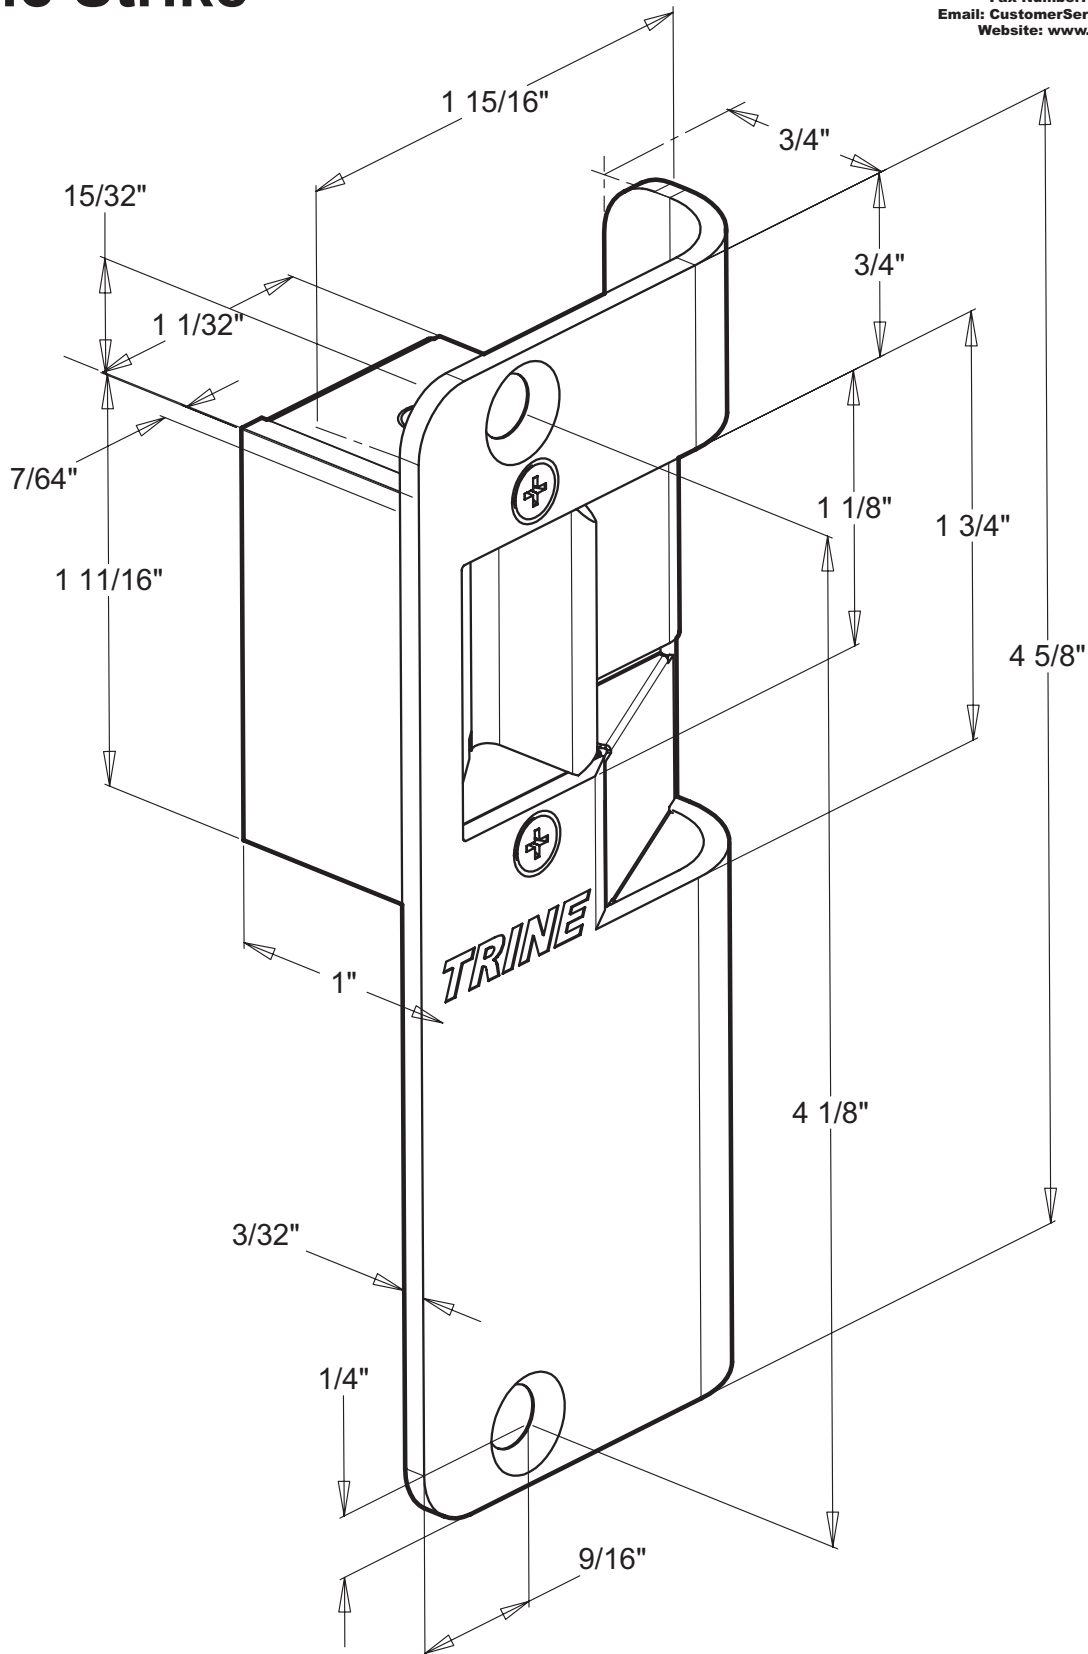

3458

Electric Strike

1440 Ferris Place • Bronx • New York • 10461-3699

Telephone Number: (718) 829-2332

Fax Number: (718) 829-6405

Email: CustomerService@TrineOnline.com

Website: www.TrineOnline.com

3478