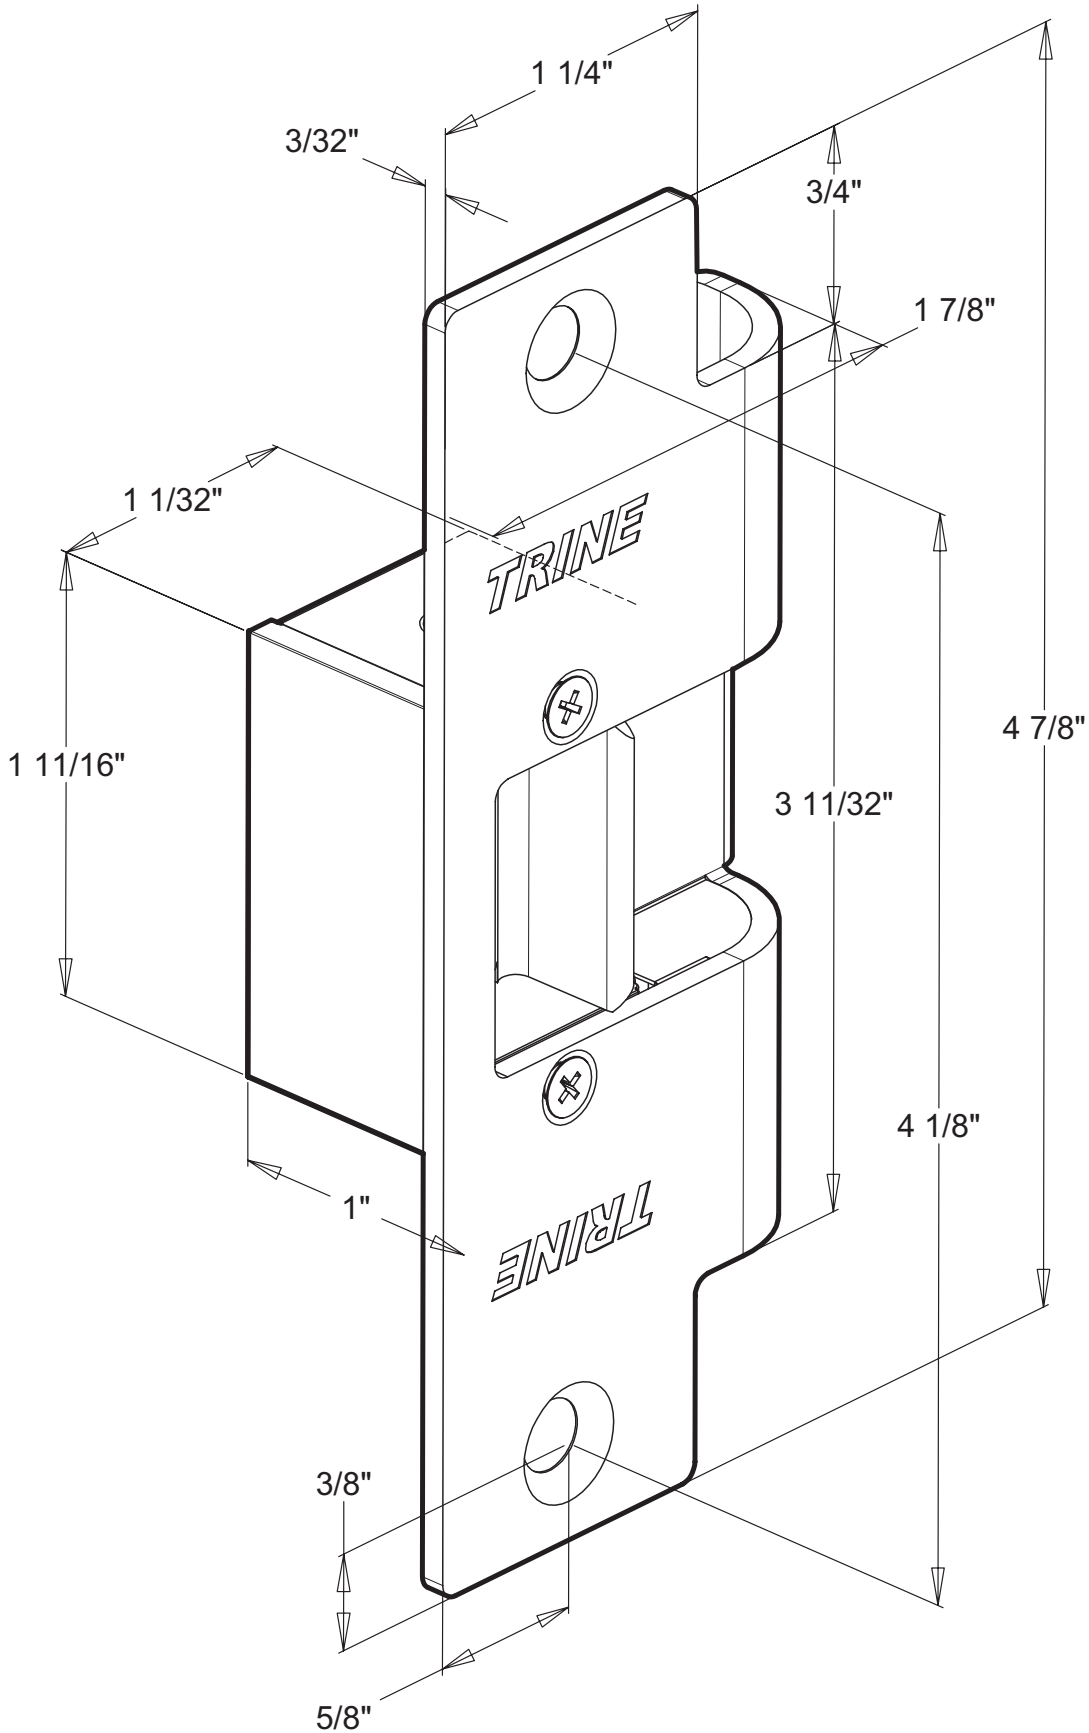

3478

Electric Strike

TRINE
ACCESS TECHNOLOGY

1440 Ferris Place • Bronx • New York • 10461-3699

Telephone Number: (718) 829-2332

Fax Number: (718) 829-6405

Email: CustomerService@TrineOnline.com

Website: www.TrineOnline.com