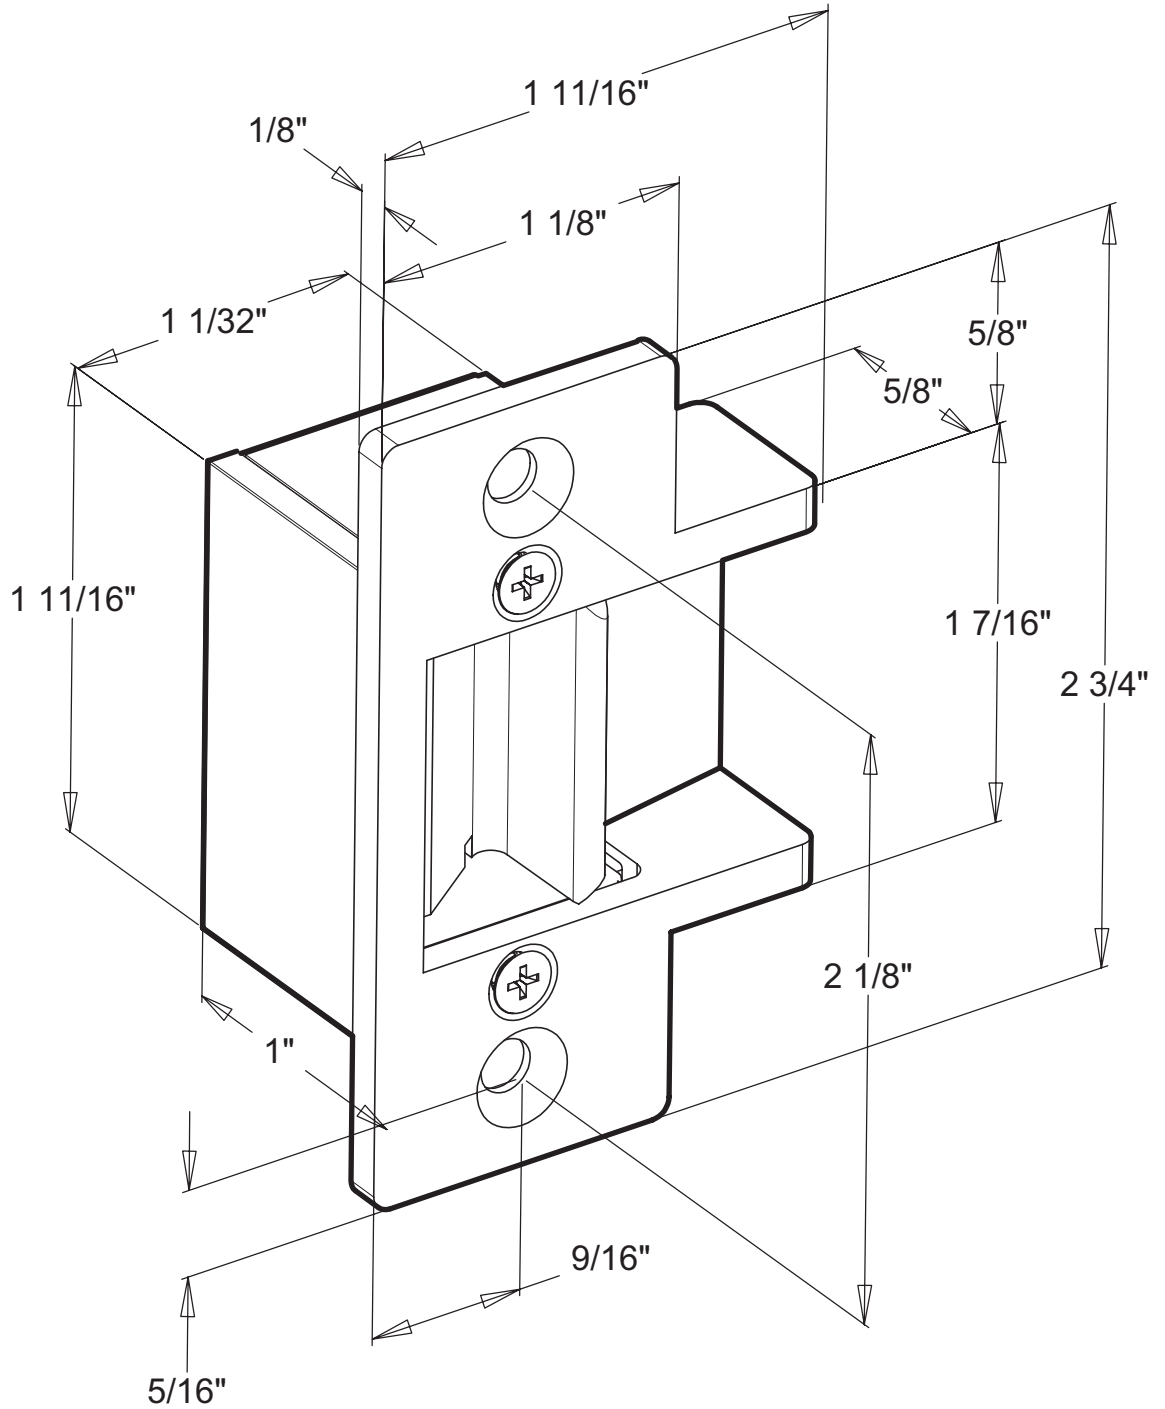

3234

Electric Strike

TRINE
ACCESS TECHNOLOGY

1440 Ferris Place • Bronx • New York • 10461-3699

Telephone Number: (718) 829-2332

Fax Number: (718) 829-6405

Email: CustomerService@TrineOnline.com

Website: www.TrineOnline.com