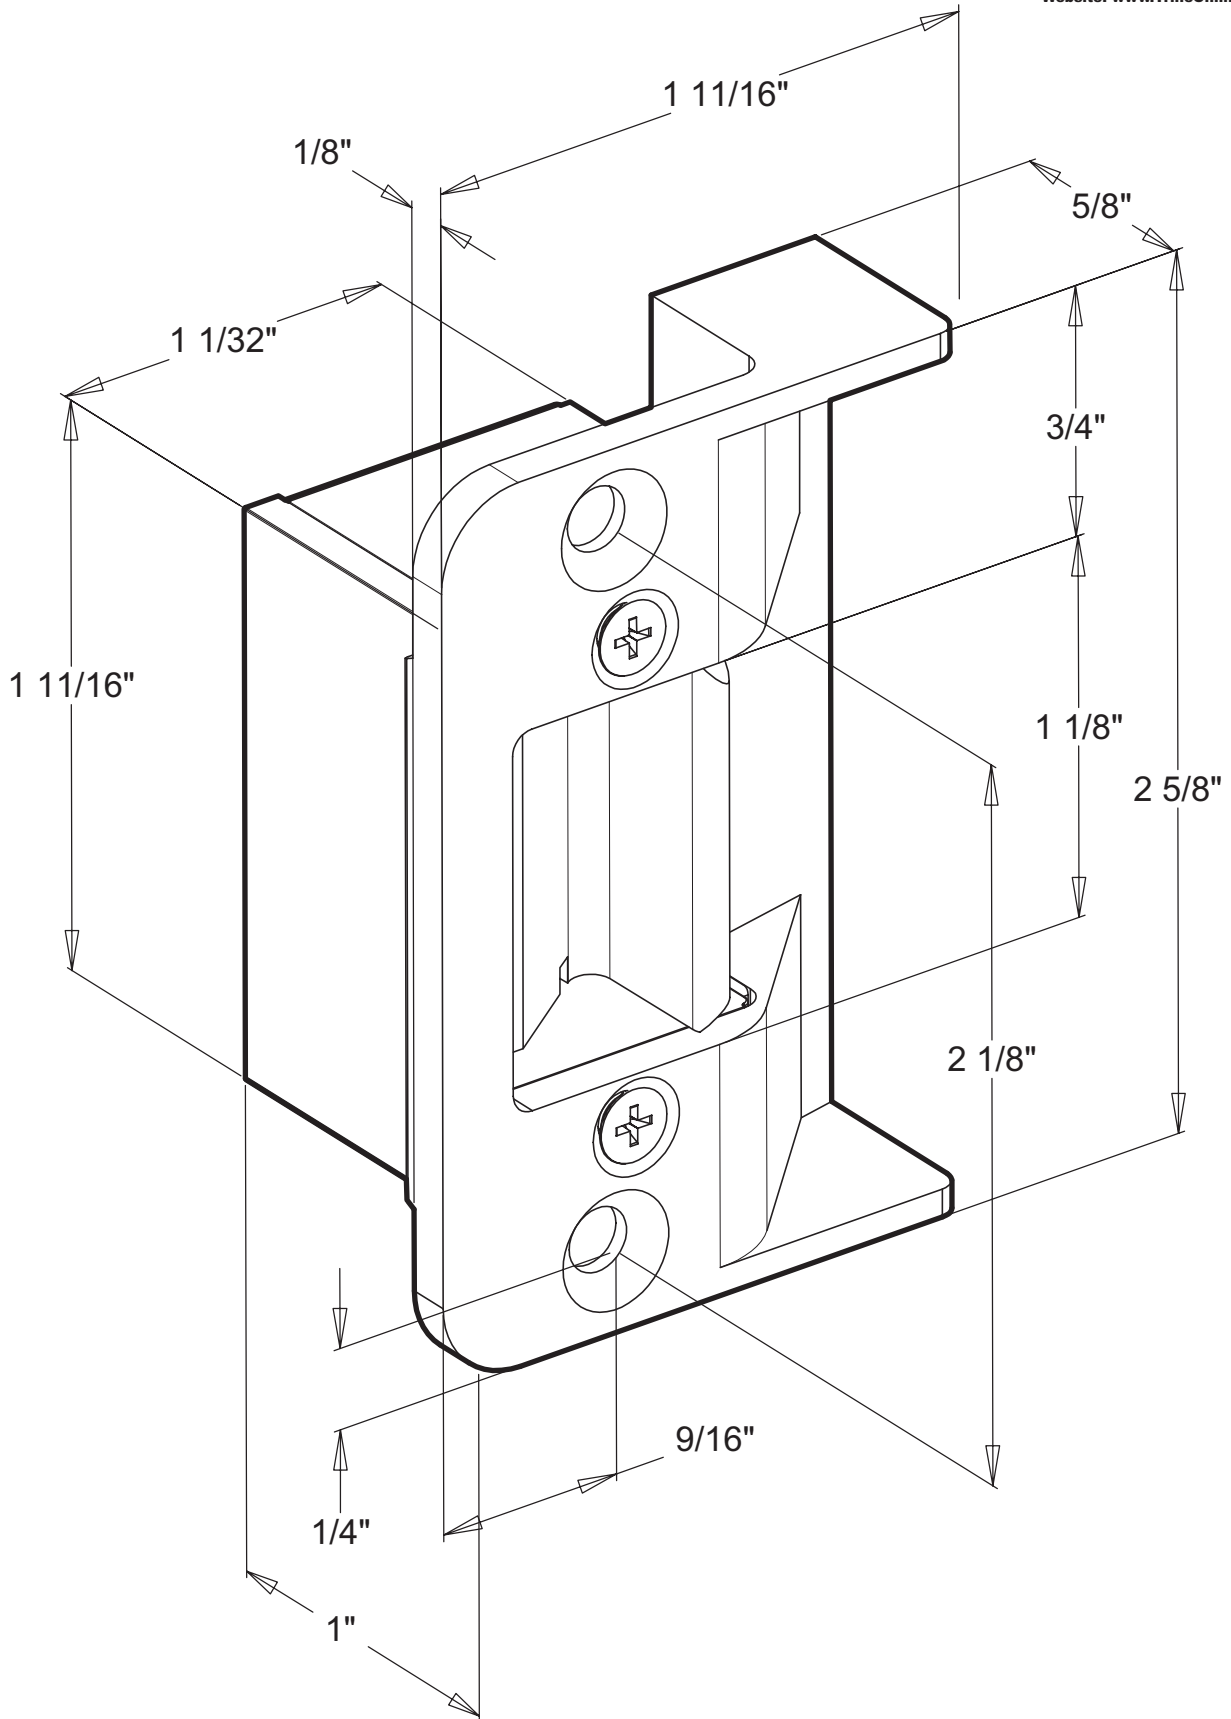

3258

Electric Strike

TRINE
ACCESS TECHNOLOGY

1440 Ferris Place • Bronx • New York • 10461-3699

Telephone Number: (718) 829-2332

Fax Number: (718) 829-6405

Email: CustomerService@TrineOnline.com

Website: www.TrineOnline.com