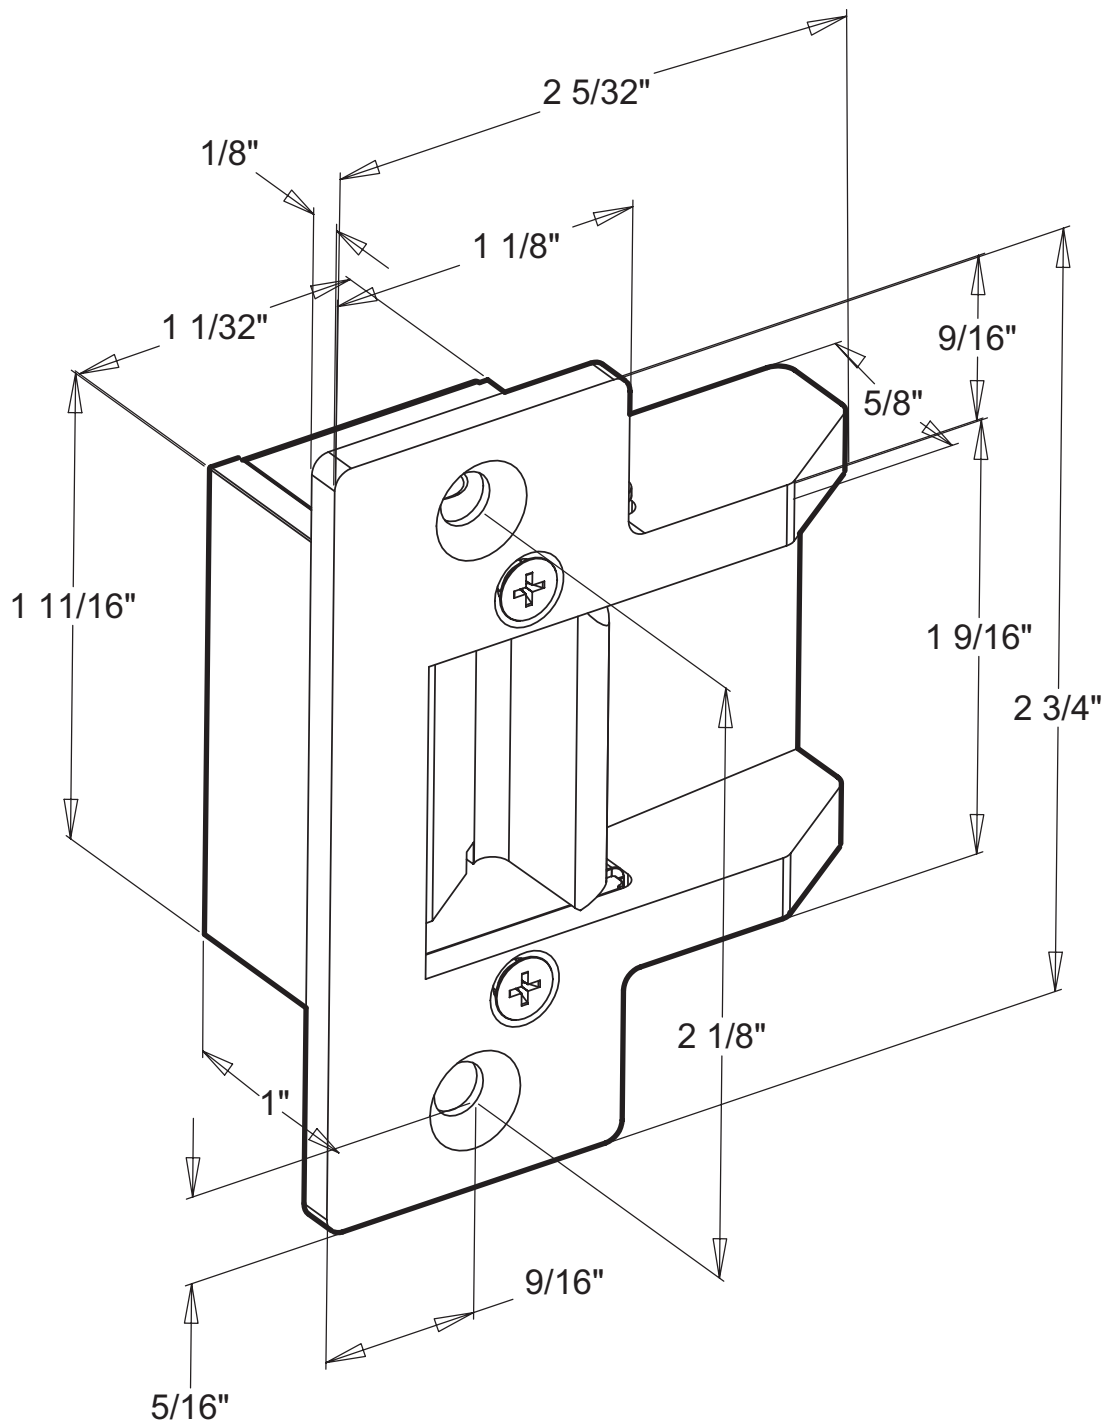

3234W

Electric Strike

TRINE
ACCESS TECHNOLOGY

1440 Ferris Place • Bronx • New York • 10461-3699

Telephone Number: (718) 829-2332

Fax Number: (718) 829-6405

Email: CustomerService@TrineOnline.com

Website: www.TrineOnline.com