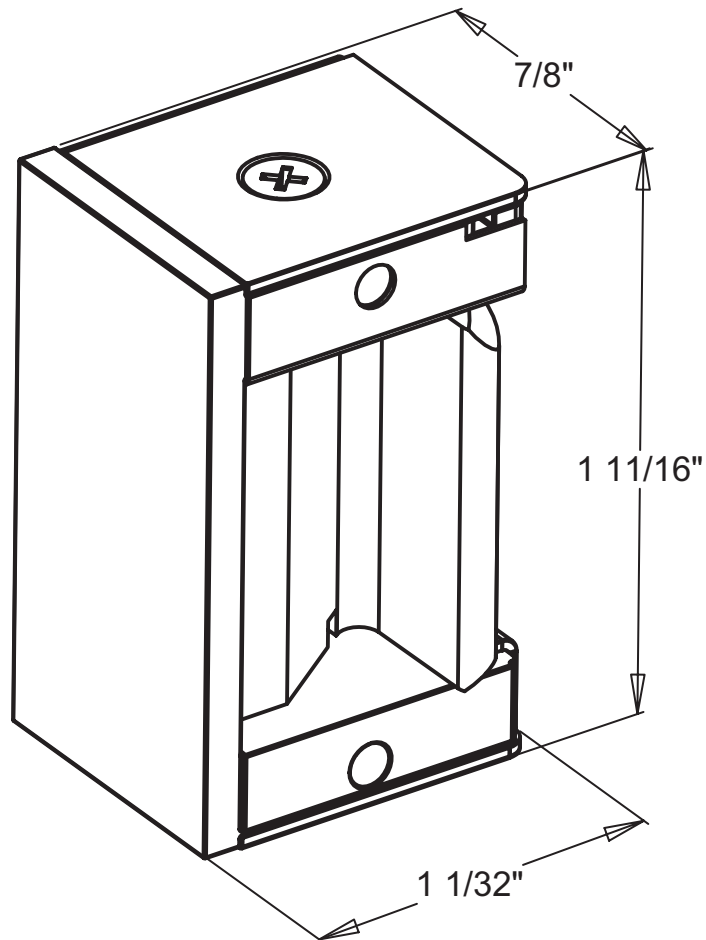

3012/3024

Electric Strike Mechanism

TRINE
ACCESS TECHNOLOGY

1440 Ferris Place • Bronx • New York • 10461-3699

Telephone Number: (718) 829-2332

Fax Number: (718) 829-6405

Email: CustomerService@TrineOnline.com

Website: www.TrineOnline.com