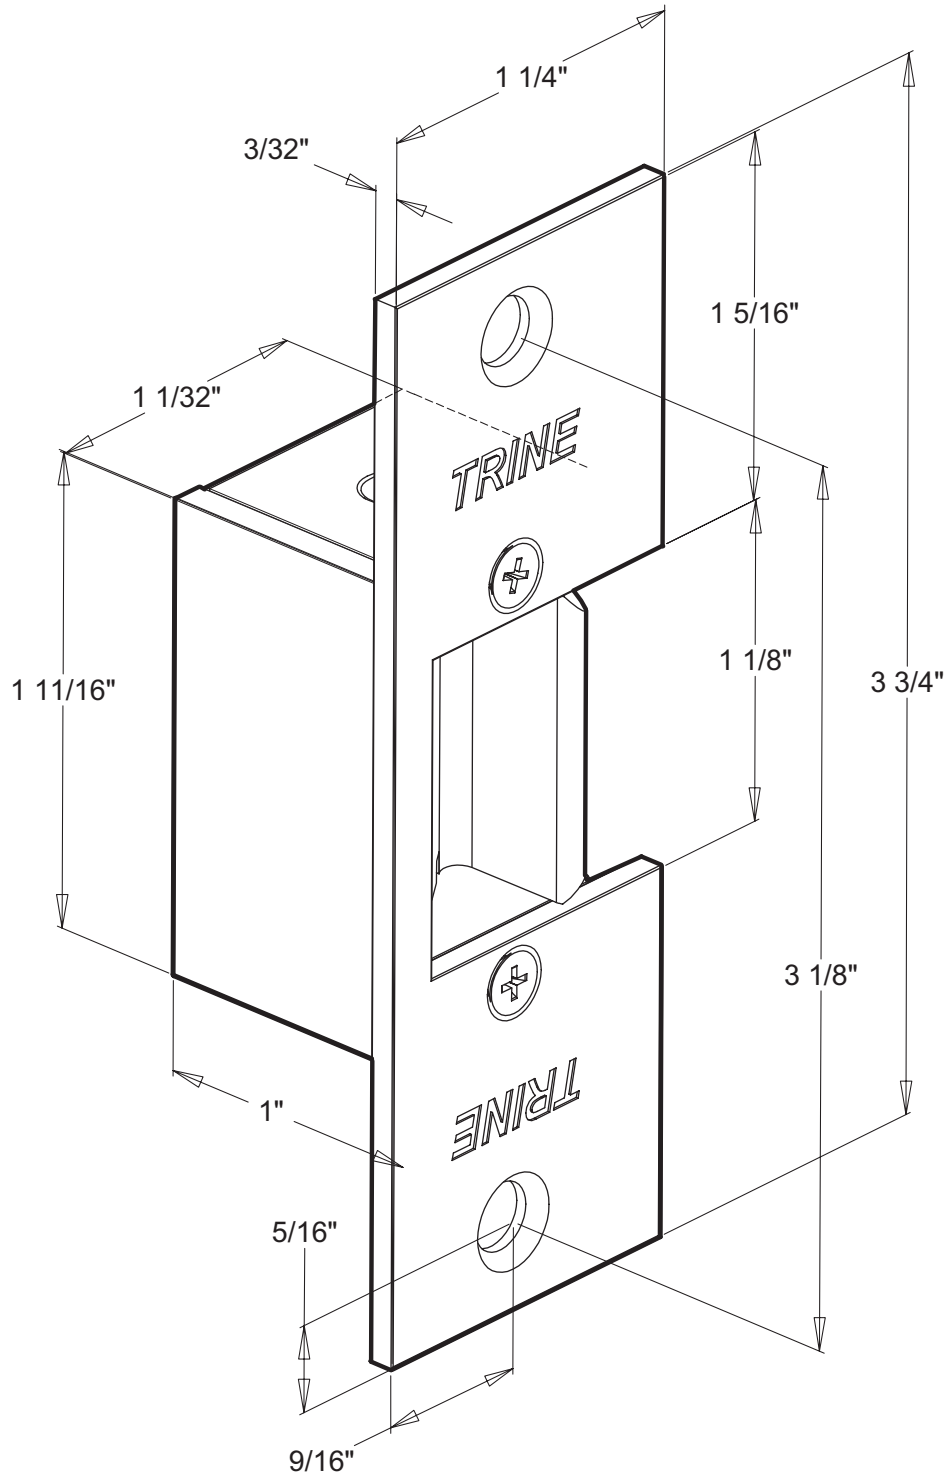

3234W

Electric Strike

TRINE
ACCESS TECHNOLOGY

1440 Ferris Place • Bronx • New York • 10461-3699

Telephone Number: (718) 829-2332

Fax Number: (718) 829-6405

Email: CustomerService@TrineOnline.com

Website: www.TrineOnline.com