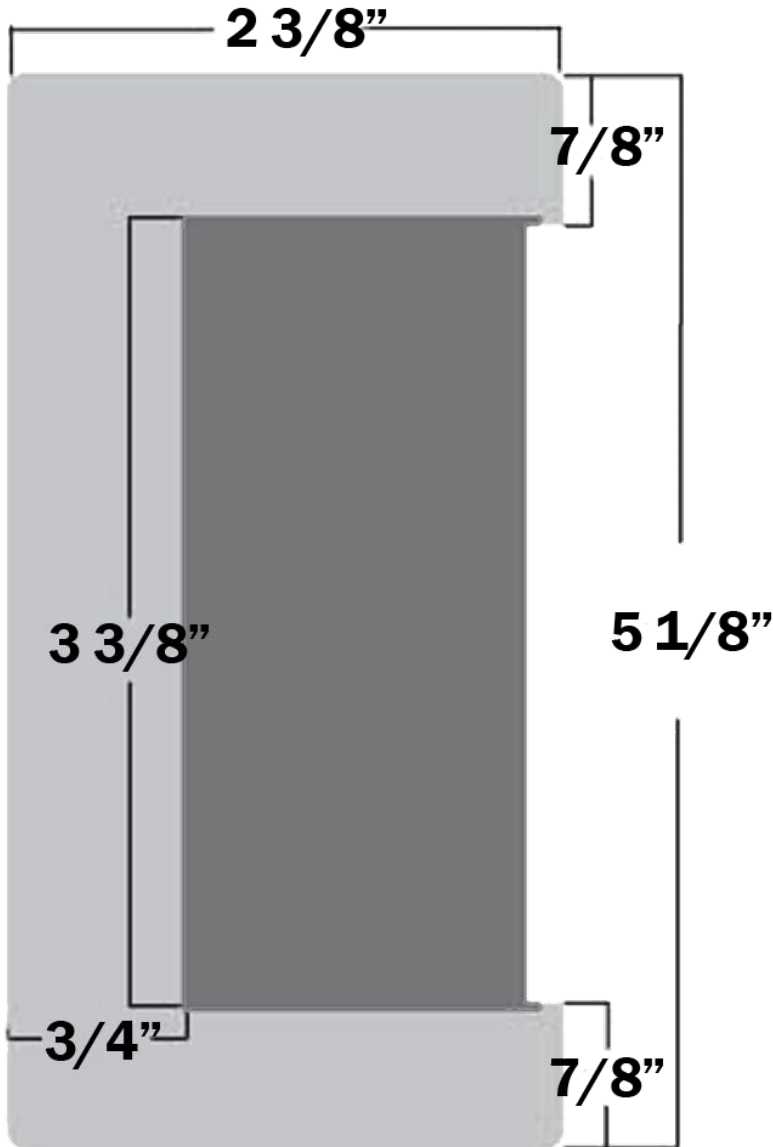

EN400-Gatebox

Weldable Gate Box

Dimension

1440 Ferris Place • Bronx • New York • 10461-3699
Telephone Number: (718) 829-2332
Fax Number: (718) 829-6405
Email: CustomerService@Trineonline.com
Website: www.Trineonline.com