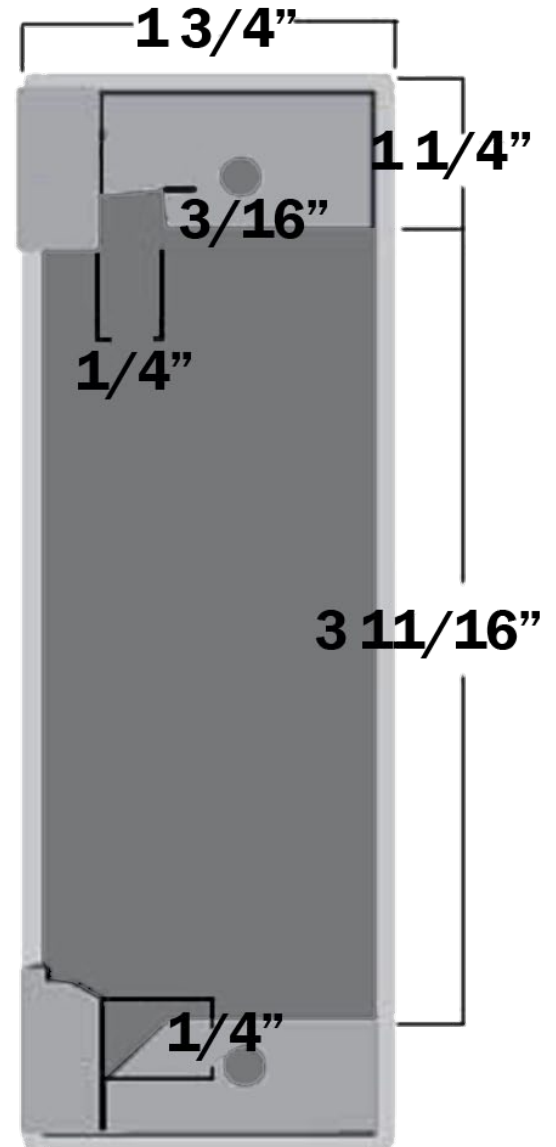

EN400-Gatebox

Weldable Gate Box

Dimension

1440 Ferris Place • Bronx • New York • 10461-3699
Telephone Number: (718) 829-2332
Fax Number: (718) 829-6405
Email: CustomerService@Trineonline.com
Website: www.Trineonline.com