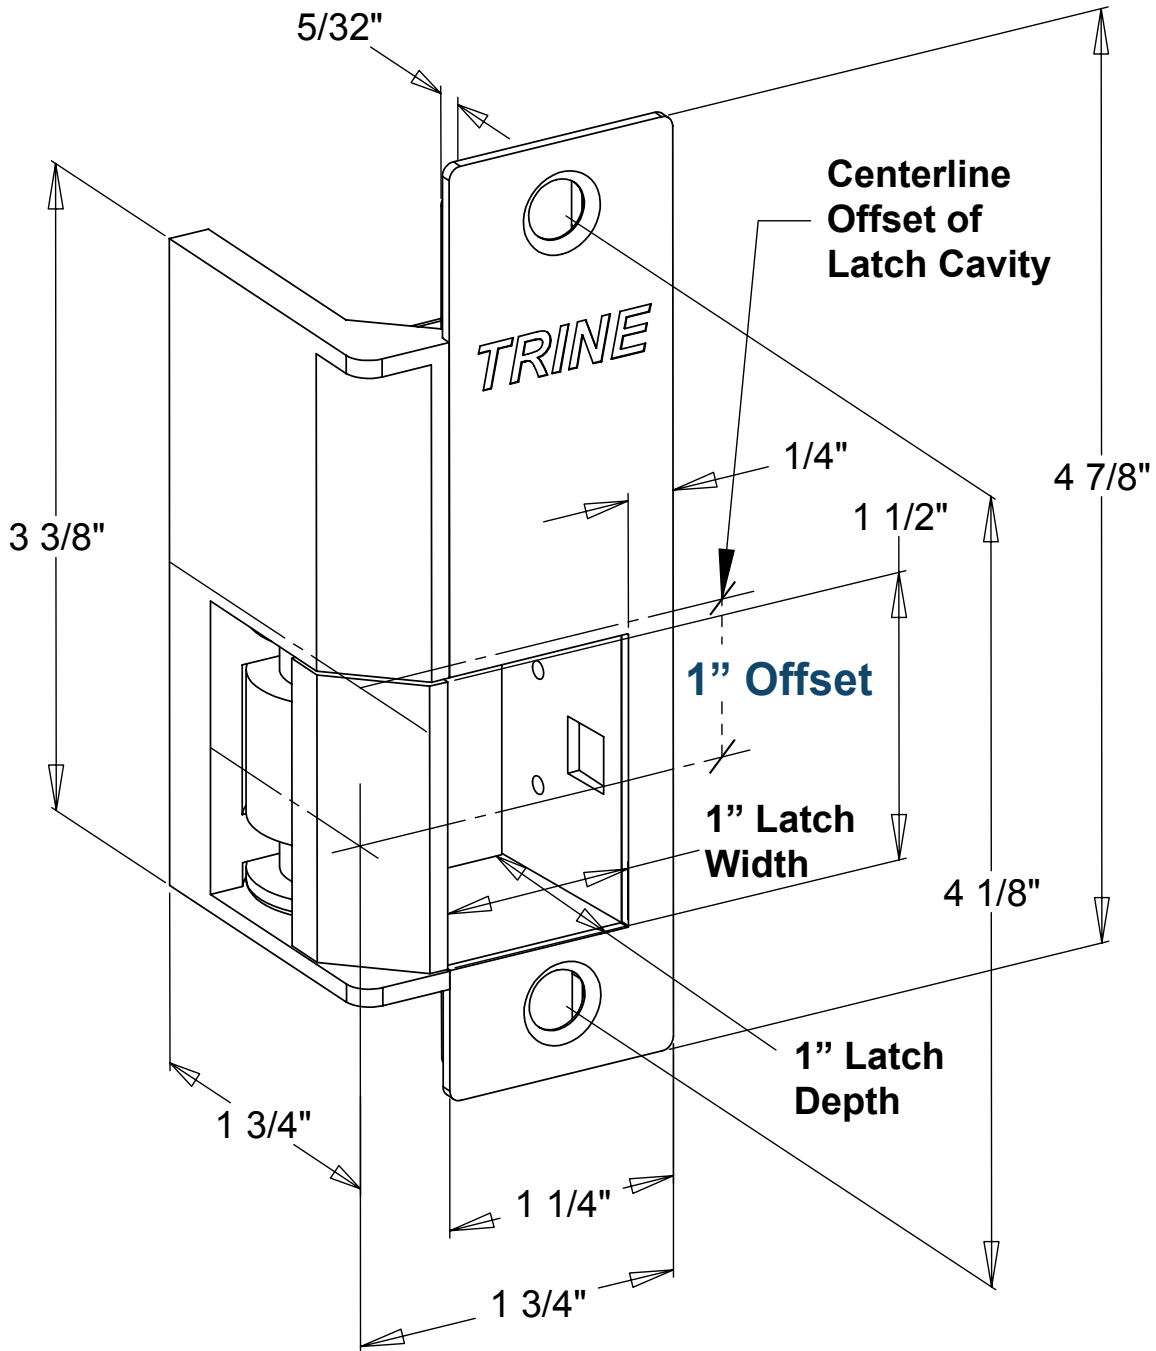

EN430

Electric Strike

Dimension

1440 Ferris Place • Bronx • New York • 10461-3699
Telephone Number: (718) 829-2332
Fax Number: (718) 829-6405
Email: CustomerService@Trineonline.com
Website: www.Trineonline.com

LEFT HAND (LH) SHOWN