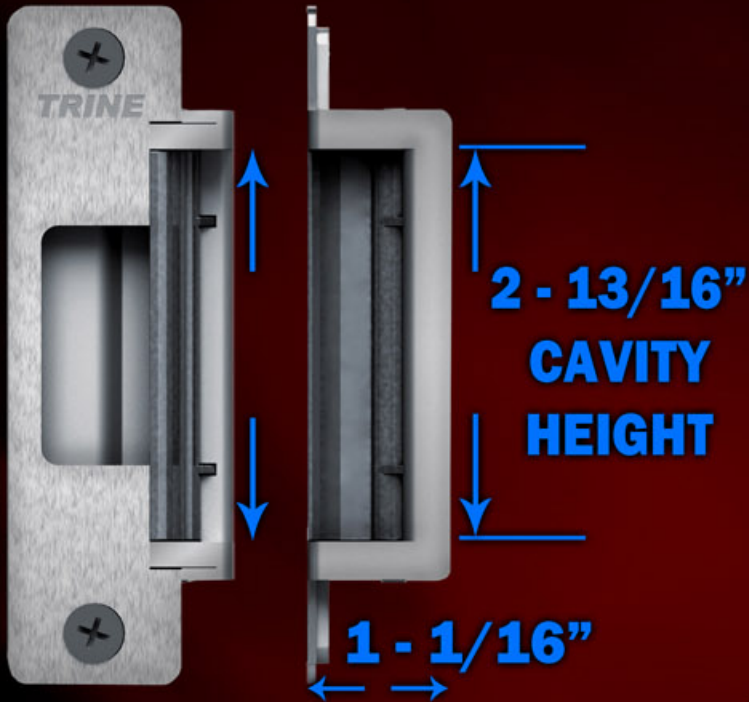

OUR ONE BOX SOLUTIONS
DEFINE FLEXIBILITY

4200

**THE CYLINDRICAL &
DEADLATCH SOLUTION**

TRINE
ACCESS TECHNOLOGY.

FLEXIBLE FUNCTION

Tall cavity **solves** door sag problems. (tallest in its class)

1 - 1/16 shallow backset **solves** frame depth problems.

Strike latch designed to **solve** aux. latchpin problems.

COMPARE CAVITY HEIGHT

FLEXIBLE FINISH

CK-ALUM

CK-BLK

CK-DKBZ

CK-GRN

CK-WHT