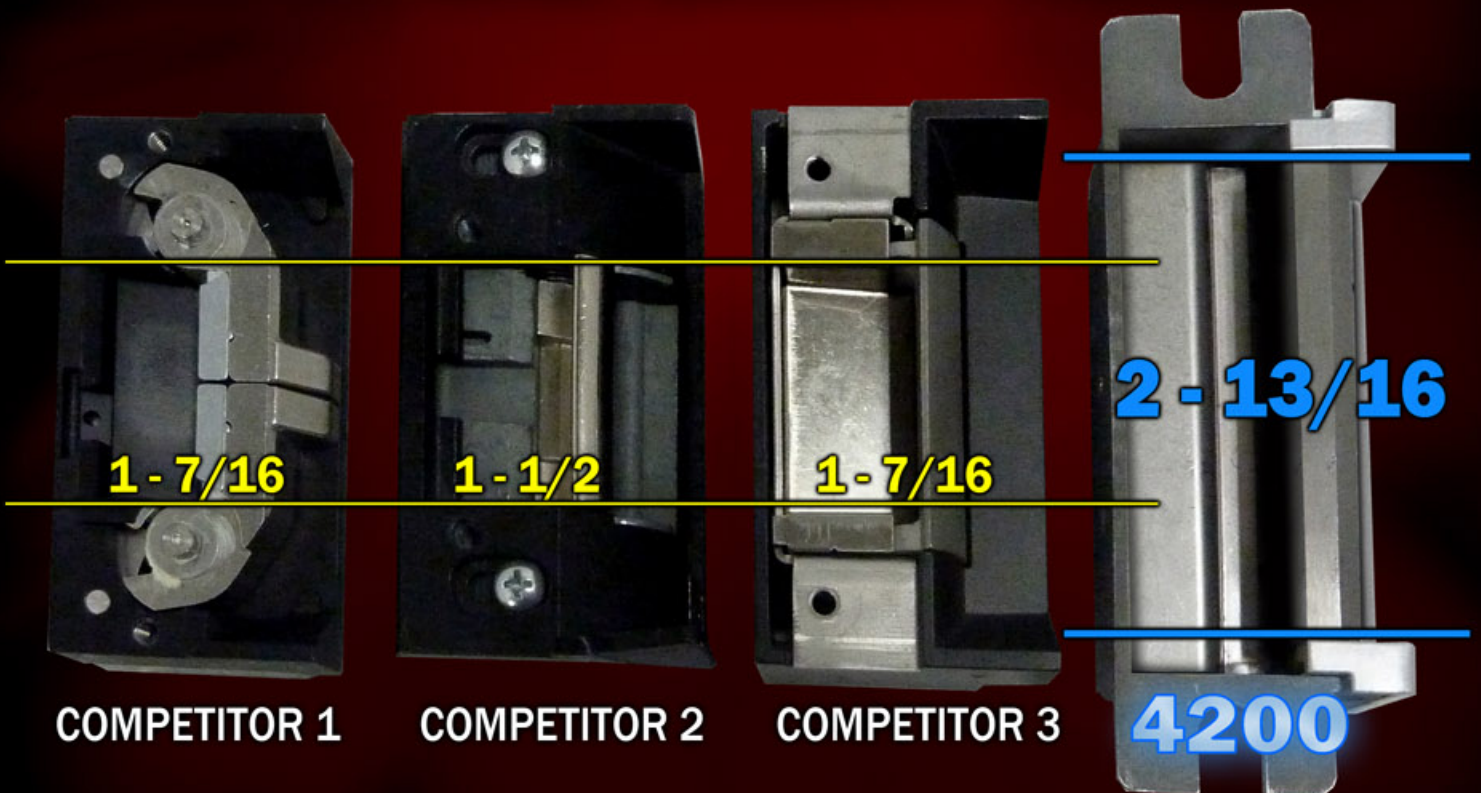

OUR ONE BOX SOLUTIONS
DEFINE FLEXIBILITY

4200

**THE CYLINDRICAL &
DEADLATCH SOLUTION**

TRINE
ACCESS TECHNOLOGY.

FLEXIBLE FUNCTION

Tall cavity **solves** door sag problems. (tallest in its class)

1 - 1/16 shallow backset **solves** frame depth problems.

Strike latch designed to **solve** aux. latchpin problems.

COMPARE CAVITY HEIGHT

FLEXIBLE FINISH

CK-ALUM

CK-BLK

CK-DKBZ

CK-GRN

CK-WHT

4200

**CHANGE COLORS ON THE FLY WITH
OUR CK SYSTEM**

FLEXIBLE FACEPLATES

7 - 15/16"

6 - 7/8"

4 - 7/8"

4 - 7/8"

**GRADE 1
ELECTRIC
STRIKE**

**ALL 4
FACEPLATES
INCLUDED**

**FACEPLATES
AVAILABLE IN
6 FINISHES**

**FOUR FACEPLATES COVER
MOST INSTALLATIONS**

FLEXIBLE POWER

VOLTAGE:

12 & 24 DC / 12-24 AC

Low Current Draw

.240 Amps @ 12DC