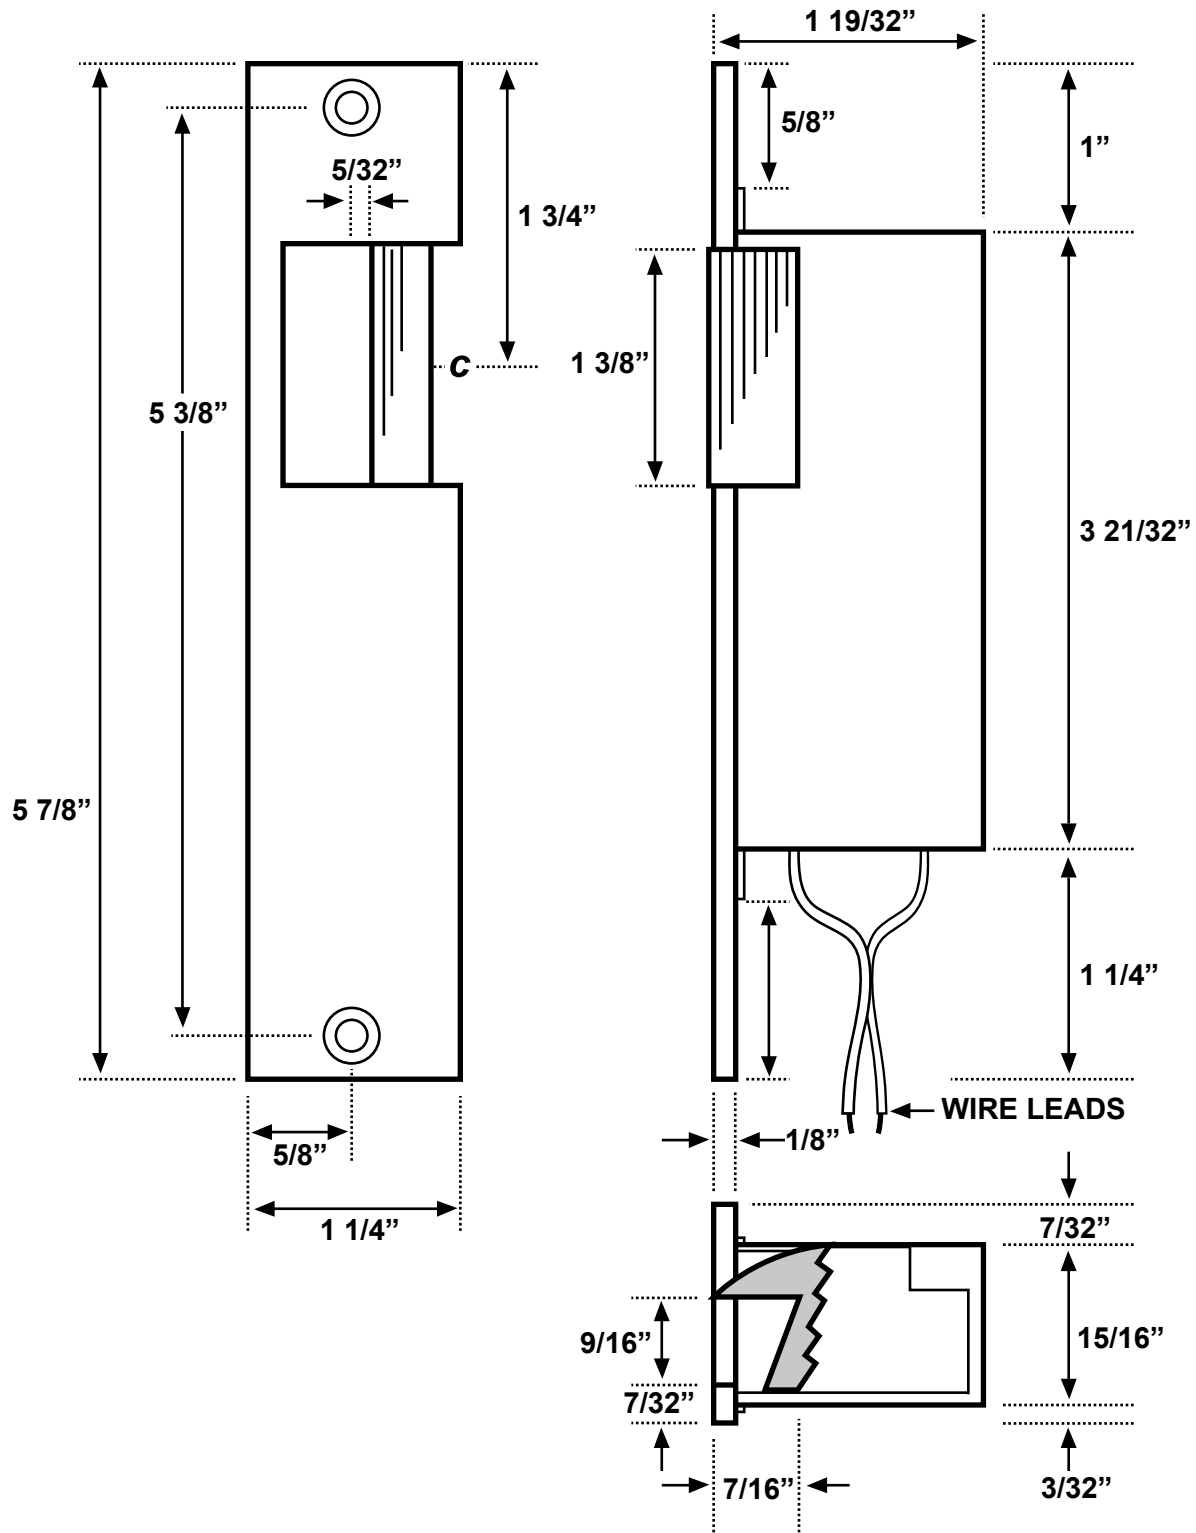

001

Electric Strike Dimension

1440 Ferris Place • Bronx • New York • 10461-3699
Telephone Number: (718) 829-2332
Fax Number: (718) 829-6405
Email: CustomerService@Trineonline.com
Website: www.Trineonline.com

NOTE: USE 2 INCH LONG (OR LONGER) WOOD SCREWS FOR MOUNTING